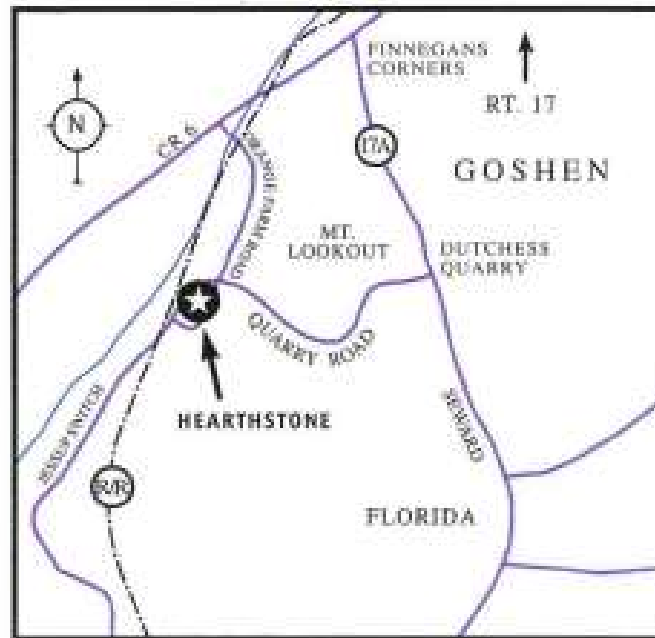

# *Hearthstone*

*Senior Housing Community*

*Located in Goshen, New York*

# • *Hearthstone* •

19 Quarry Road  
Goshen, New York 10924  
(845) 291-1211 • FAX (845) 291-1212

Directions: Route 17 to Exit 124; 17A towards Florida approximately 3 miles; right onto Quarry Road.