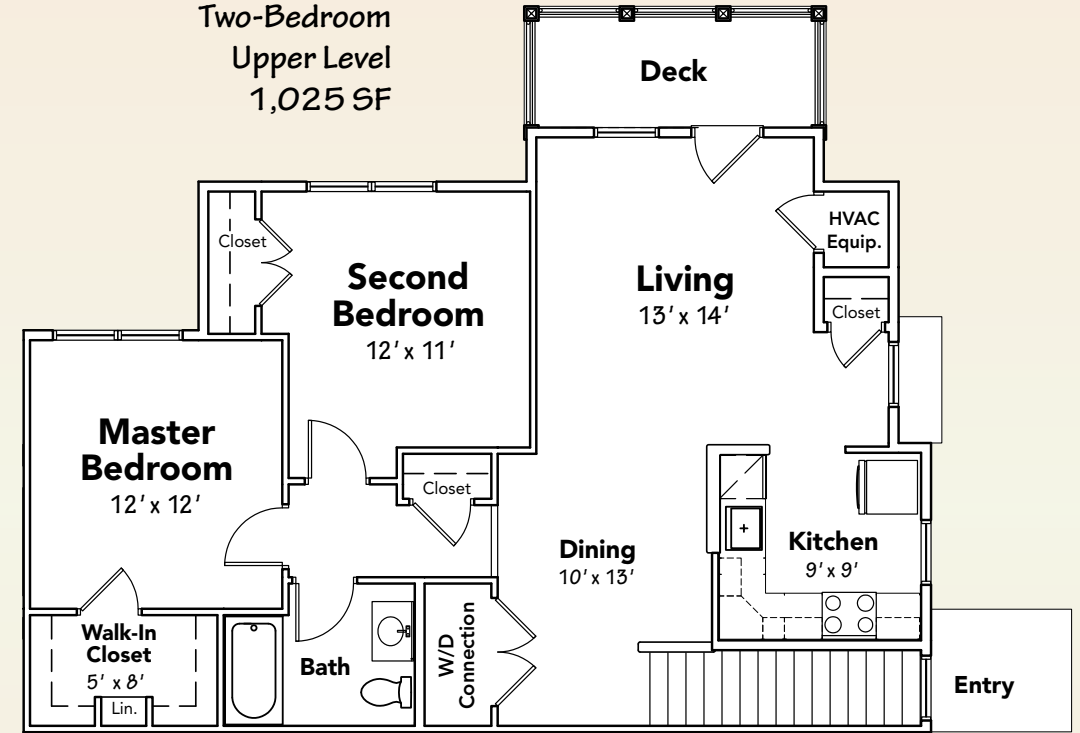

Floor Plans

One-Bedroom
Ground Floor
842 SF

Three-Bedroom
Ground Floor
1,285 SF

Two-Bedroom
Upper Level
1,025 SF

BRIDLESIDE

A P A R T M E N T S

Floor plans are for illustrative purposes only