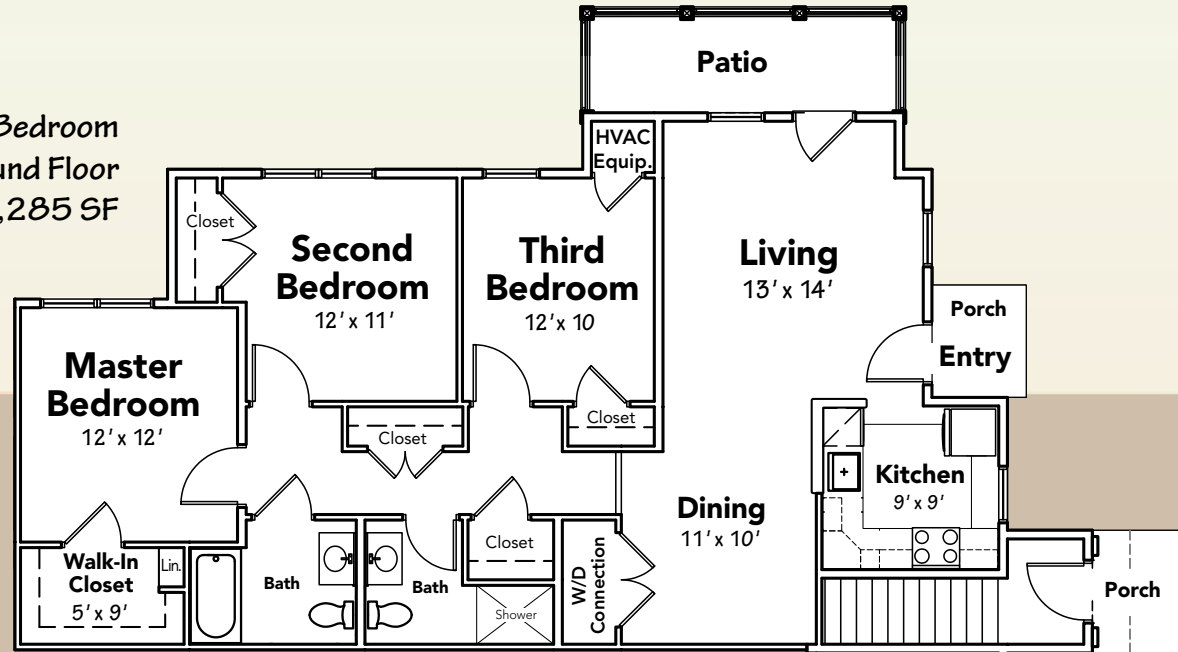

Floor Plans

One-Bedroom
Ground Floor
842 SF

Three-Bedroom
Ground Floor
1,285 SF

Two-Bedroom
Upper Level
1,025 SF

BRIDLESIDE

A P A R T M E N T S

Floor plans are for illustrative purposes only